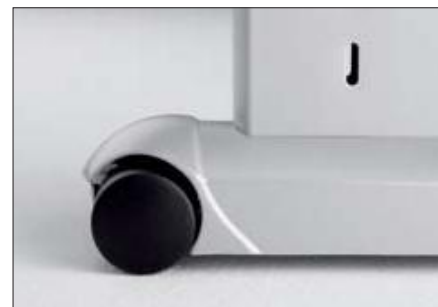

Adjustable feet plates
balance uneven floors and provide added stability

Mobility with castors on the feet
This facilitates the cleaning of the floor.